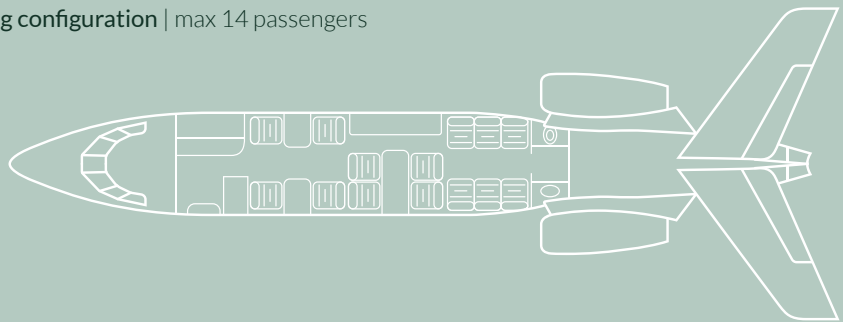

kimiaviation.com | +31 85 026 1636

Falcon 900EX | PH-LAU
Airplane specifications

Seating configuration | max 14 passengers

Sleeping configuration | max 6 beds

kimiaviation.com | +31 85 026 1636

Cabin information PH-LAU

Max passengers	14
Max beds	6
Cockpit Crew	2
Cabin Crew Min.	1
Toilets	2
WIFI KA Band (High speed)	✓
Apple TV	✓
CD/DVD	✓
Entertainment system HDMI	✓
Microwave	✓
Oven	✓
Nespresso	✓

Performance details

Homebase	Amsterdam
Max Range	4400nm/8100 km
Cruise Speed	860 km/h
Max cruise altitude	51.000ft (15,5 km)
Max baggage capacity	2800 lbs / 1250 kg

Max Range: 4400nm/8100 km