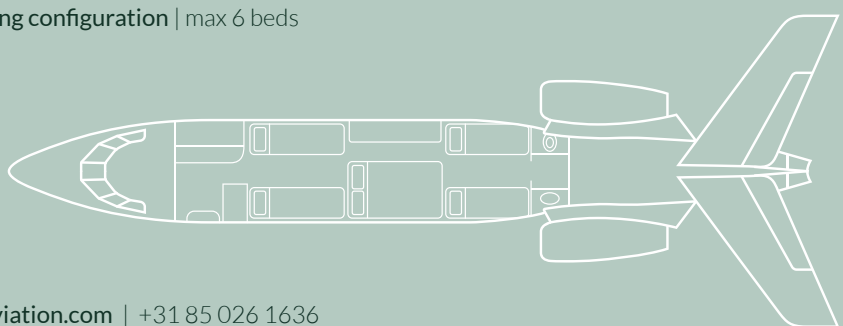

kimiaviation.com | +31 85 026 1636

Falcon 900EX | PH-LAU
Airplane specifications

Seating configuration | max 14 passengers

Sleeping configuration | max 6 beds

kimiaviation.com | +31 85 026 1636

Cabin information PH-LAU

Max passengers	14
Max beds	6
Cockpit Crew	2
Cabin Crew Min.	1
Toilets	2
WIFI KA Band (High speed)	✓
Apple TV	✓
CD/DVD	✓
Entertainment system HDMI	✓
Microwave	✓
Oven	✓
Nespresso	✓

Performance details

Homebase	Amsterdam
Max Range	4400nm/8100 km
Cruise Speed	860 km/h
Max cruise altitude	51.000ft (15,5 km)
Max baggage capacity	2800 lbs / 1250 kg

Max Range: 4400nm/8100 km